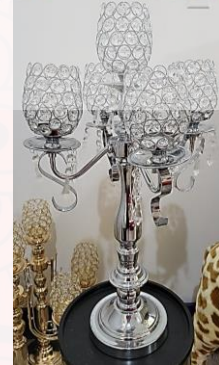

# Bling Collection

- 37" Gold Bling Globe \$35 (10 Available) Top
- 30" Silver Bling Globe \$35 (8 Available) Top
- 37": Crystal Cascading Bling \$35 (10 Available) Top
- 36" Gold Candelabra w/crystals \$35 (10 Available) Top
- 24" W Gold or Silver Bling 5 arm candelabra spread \$15 (4 Gold, 2 Silver Only) Top
- 22" Silver Bling Vase \$18 (6 Available) Bottom
- 49" 2 Tier Bling Tabletop or Floor Centerpiece \$50 (2 Available) Bottom
- 30" Silver Bling 5 Arm Candelabra \$25 (3 Available) Bottom
- 24" Silver or Gold 20" Bling 5 Arm Candelabra \$18 (2 Silver, 1 Gold) Bottom