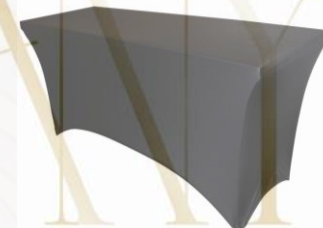

120" **Poly** \$16  
Ask About Colors

108" **Satin** \$13  
120" **Satin** \$16  
132" **Satin** \$18  
Ask About Colors

120" Black & White Striped \$20

90 x 132" Burlap \$20 (2 Only)

**Spandex** 6' \$15  
**Spandex** 8' \$18  
Black or (2 Fuchsia)