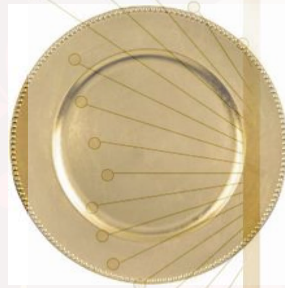

Acrylic Simple Charger $1.25