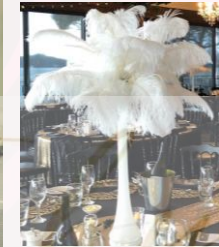

Décor: Trees & Walls

Wisteria 12 Pieces $24
White or Black Ostrich
Feathers $22.50/set of 15
Pieces

52" Cherry Blossom Tree $40   10' White Tree Frame Only $299 Can extend to 12' You may add flowers, balloons, etc..