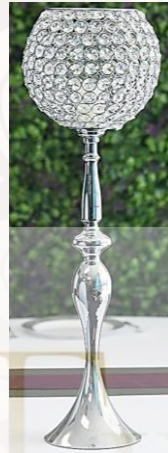

Bling Collection