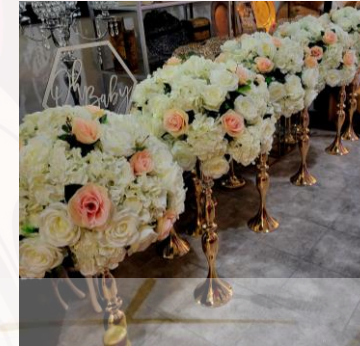

Silk and Blush
Hydrangea/Roses $65. Now
available in RED!!