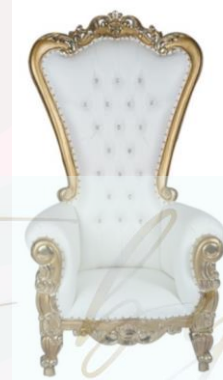

# Seating Options & Lounge Furniture

Chivalry Chairs \$6.50

Phoenix Chair \$7

Throne Chairs \$150

47" Velvet  
Loveseat  
3 Colors:  
(Emerald,  
Blush/Pink,  
Black  
\$199

17.50" H

12.25" D

96" W