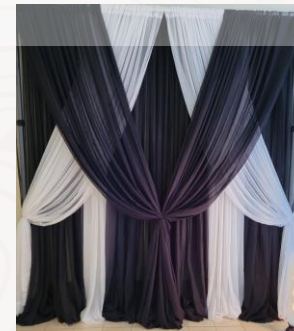

## Backdrops & Arbors & Displays

Get this look! Fees Apply\*

Circular Canopy Starting at \$350. Can rise to 12'. Canopy includes white or black sheer panels.