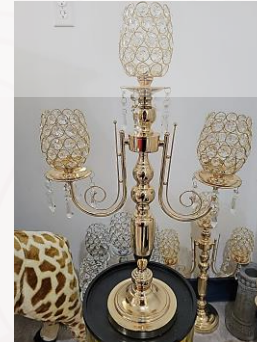

# Bling Collection

- 37" Gold Bling Globe \$35 (10 Available) Top
- 30" Silver Bling Globe \$35 (8 Available) Top
- 37": Crystal Cascading Bling \$35 (10 Available) Top
- 36" Gold Candelabra w/crystals \$35 (10 Available) Top
- 24" W Gold or Silver Bling 5 arm candelabra spread \$15 (4 Gold, 2 Silver Only) Top
- 22" Silver Bling Vase \$18 (6 Available) Bottom
- 49" 2 Tier Bling Tabletop or Floor Centerpiece \$50 (2 Available) Bottom
- 30" Silver Bling 5 Arm Candelabra \$25 (3 Available) Bottom
- 24" Silver or Gold 20" Bling 5 Arm Candelabra \$18 (2 Silver, 1 Gold) Bottom