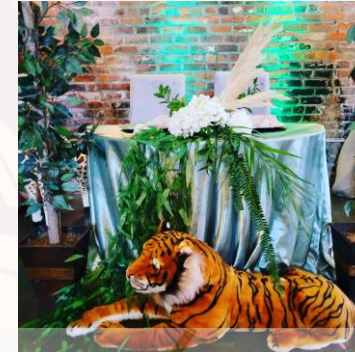

# Stuffed Animals & Props

Stuffed Bears: \$15  
Large Stuff Bear: \$25

4' Stuffed Giraffe  
\$35

5' Stuffed Tiger  
\$35

4' Marquee  
Letters & Numbers  
\$45/each  
(Limited Availability)  
\*Balloons Not Included