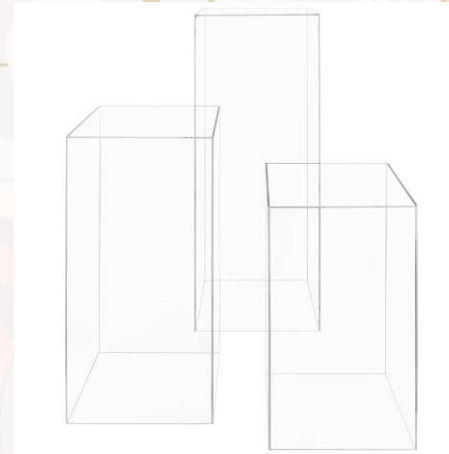

## New Items Available Now!

Black Acrylic Snake Print Charger Plate \$2.50

Antique Blush Scallop Edge \$2.50

Silver Peacock Acrylic \$2.50

3 Piece Gold Metallic Cylinders \$275

Acrylic 3-piece Columns \$295