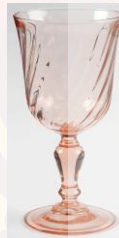

# Table Décor Flatware & Glassware & Napkins

Gold Plated Flatware \$1.35/each

Stainless Steel \$.65/each

6oz. Flute \$.65 20oz. wine glass \$.75

All Crystal Goblets and Flutes \$2.00/each . Any Style or color, can mix. (Limited quantities available)

Velvet Napkins Available in  
Limited Colors \$2.50/each 20"

Poly or Satin Napkins \$.75 (17") \$.95 (20") Any Available Color

Don't see what  
you like? Ask  
about other  
options.