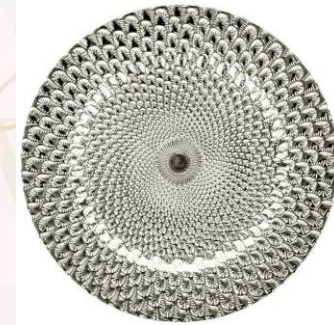

## New Items Available Now!

Black Acrylic Snake Print Charger Plate \$2.50

Antique Blush Scallop Edge \$2.50

Silver Peacock Acrylic \$2.50

3 Piece Gold Metallic Cylinders \$275

Acrylic 3-piece Columns \$295